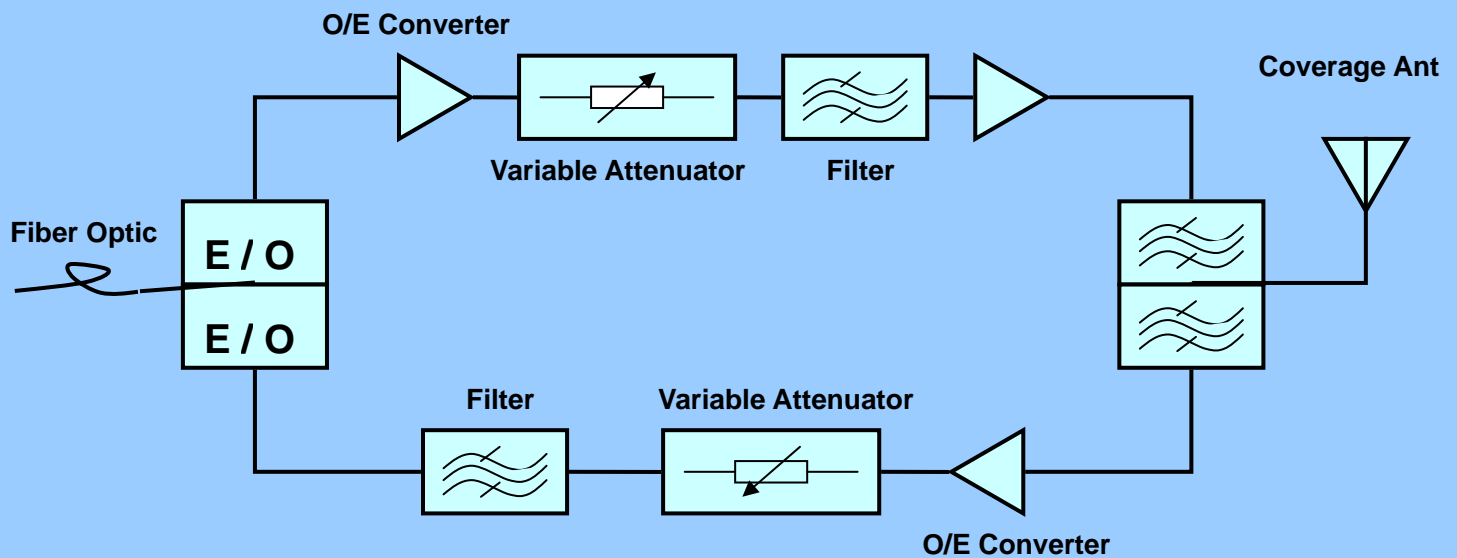

TETRA OPTICAL REPEATER

TETRA Optical Repeater for enhancing coverage in demanding environments

- Channel selective
- Distance up to 20km
- Optional remote control and monitoring
- Support one master unit to multiple remote units